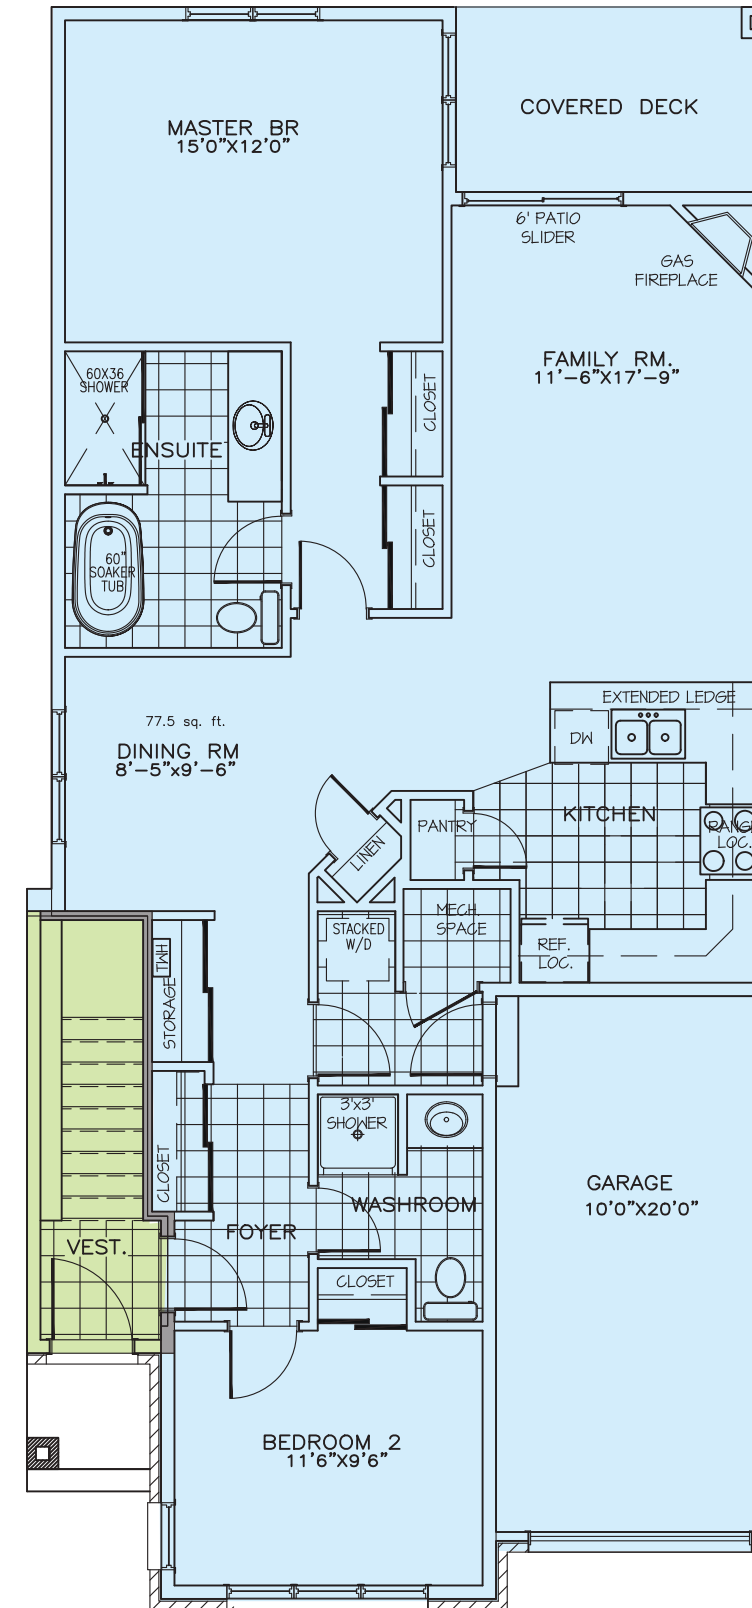

Sonora

2,149 sq.ft.

PHOENIX HOMES
SINCE 1988

PHOENIX HOMES
SINCE 1988

Legend

- Income Suite
- 851 sq.ft. Basement

- Main Living
- 1,185 sq.ft. Ground

- Common Space

- TOTAL 113 sq.ft.