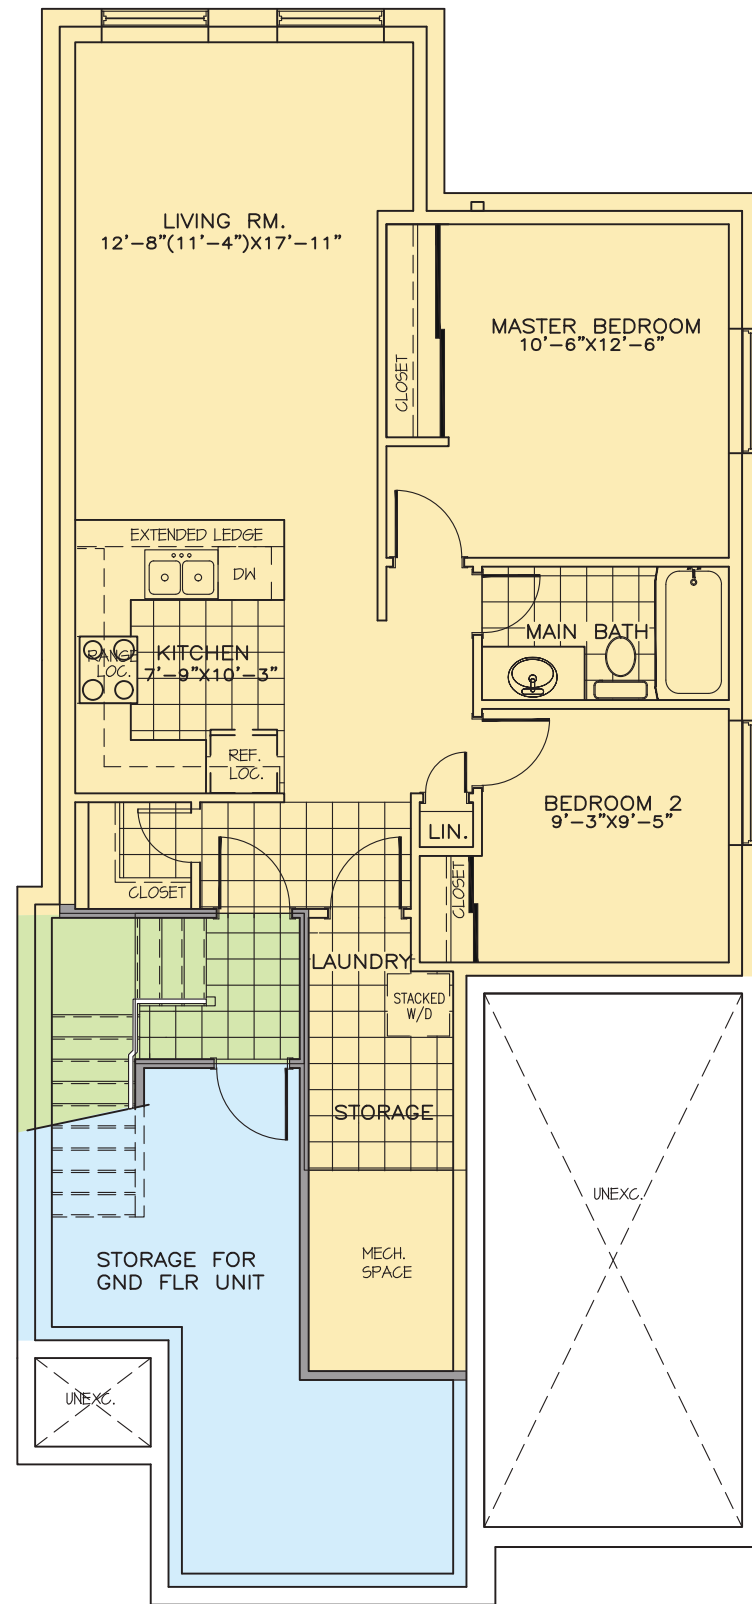

Sonora

2,149 sq.ft.

PHOENIX HOMES
SINCE 1988

PHOENIX HOMES
SINCE 1988

Legend

- Income Suite
- 851 sq.ft. Basement

- Main Living
- 1,185 sq.ft. Ground

- Common Space

- TOTAL 113 sq.ft.