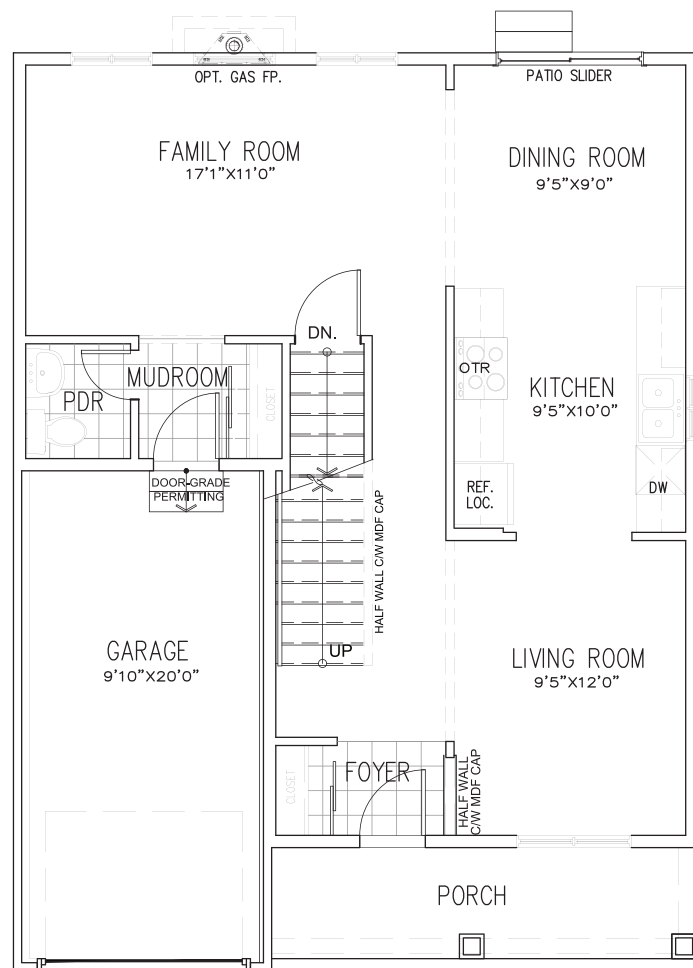

Clover

1,940 sq.ft.* | 4 bed | 2.5-3.5 bath

www.phoenixhomes.ca

 @phoenixhomesottawa |  @phoenixhomesottawa

ELEVATION L
FINISHED BASEMENT PLAN

ELEVATION L
GROUND FLOOR PLAN

ELEVATION L
SECOND FLOOR PLAN