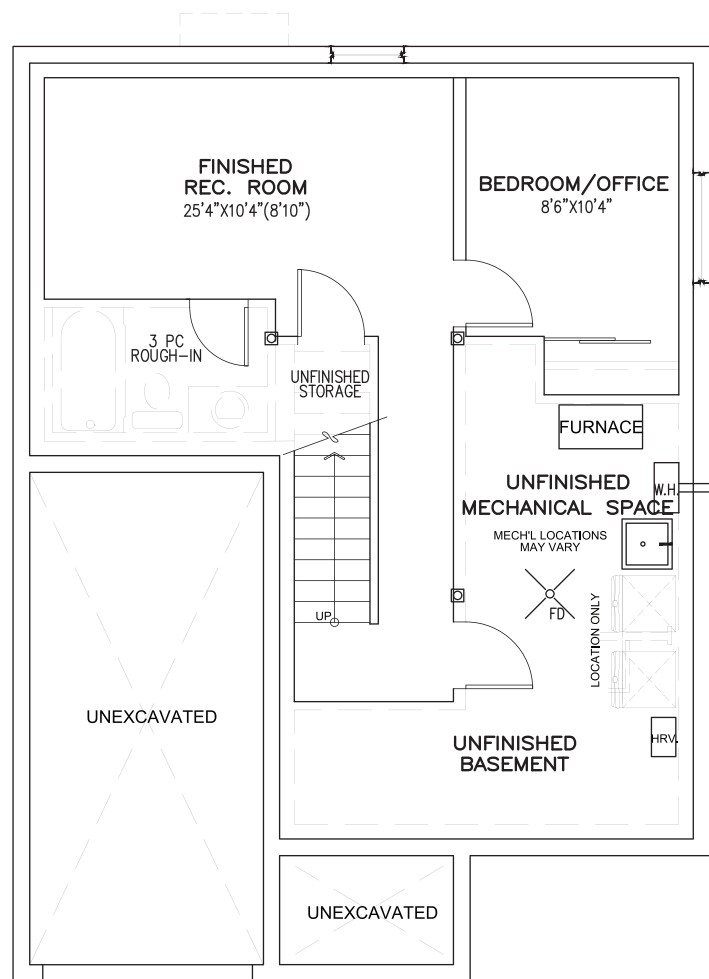

Clover

1,940 sq.ft.* | 4 bed | 2.5-3.5 bath

www.phoenixhomes.ca

 @phoenixhomesottawa |  @phoenixhomesottawa

ELEVATION L
FINISHED BASEMENT PLAN

ELEVATION L
GROUND FLOOR PLAN

ELEVATION L
SECOND FLOOR PLAN