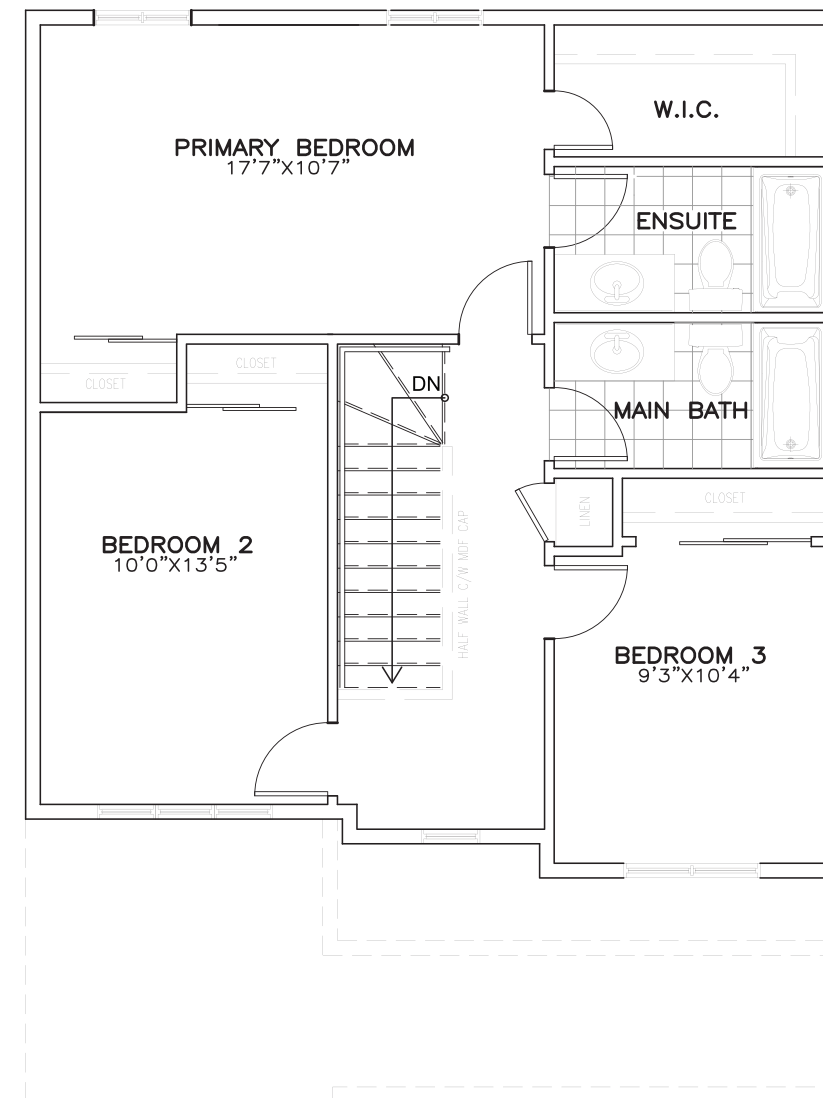

Clover

1,940 sq.ft.* | 4 bed | 2.5-3.5 bath

www.phoenixhomes.ca

 @phoenixhomesottawa |  @phoenixhomesottawa

ELEVATION L
FINISHED BASEMENT PLAN

ELEVATION L
GROUND FLOOR PLAN

ELEVATION L
SECOND FLOOR PLAN